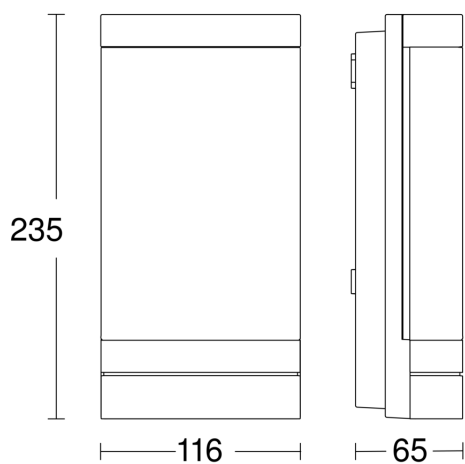

Technical specifications

Dimensions (L x W x H)	65 x 116 x 235 mm	Ambient temperature	-10 – 40 °C
With lamp	Yes, STEINEL LED system	Housing material	Aluminium
Manufacturer's Warranty	3 years	Mains power supply	220 – 240 V / 50 – 60 Hz
With remote control	No	Output	6,6 W
Version	without motion detector, with Bluetooth	Average rated life expectancy of power supply unit at 25°C	> 60000 h
PU1, EAN	4007841068714	Luminous flux total product	566 lm
Application, place	Outdoors	Measured luminous flux (360°)	566 lm
Application, room	garden, front door, all round the building, terrace / balcony	Total product efficiency	85 lm/W
Colour	Anthracite	Colour temperature	3000 K
includes sheet of self-adhesive numbers	No	Continuous light	selectable
Installation site	wall	Interconnection	Yes
Impact resistance	IK03	Interconnection via	Bluetooth Mesh Connect
IP-rating	IP44	Colour Rendering Index CRI	= 82
Protection class	II		

LED outdoor light without sensor

L 271 digi C

without motion detector, with Bluetooth
EAN 4007841 068714
Article number 068714

Dimension Drawing

Circuit diagram Bluetooth