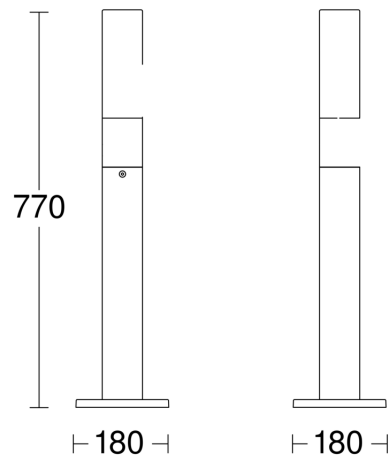

Housing material	Aluminium
Cover material	Glass opal
Mains power supply	220 – 240 V / 50 – 60 Hz
Output	8,5 W
Luminous flux total product	575 lm
Measured luminous flux (360°)	575 lm
Total product efficiency	68 lm/W
Colour temperature	3000 K
Lamp	LED cannot be replaced
Service life LED L70B50 (25°)	> 36000 h
LED cooling system	Passive Thermo Control
Soft light start	Yes
Interconnection	No
Colour Rendering Index CRI	= 80

## Detection Zone

Mögliche Montagehöhe: 0,00 m – 0,00 m  
Orange: radial  
Schwarz: tangential

## Dimension Drawing